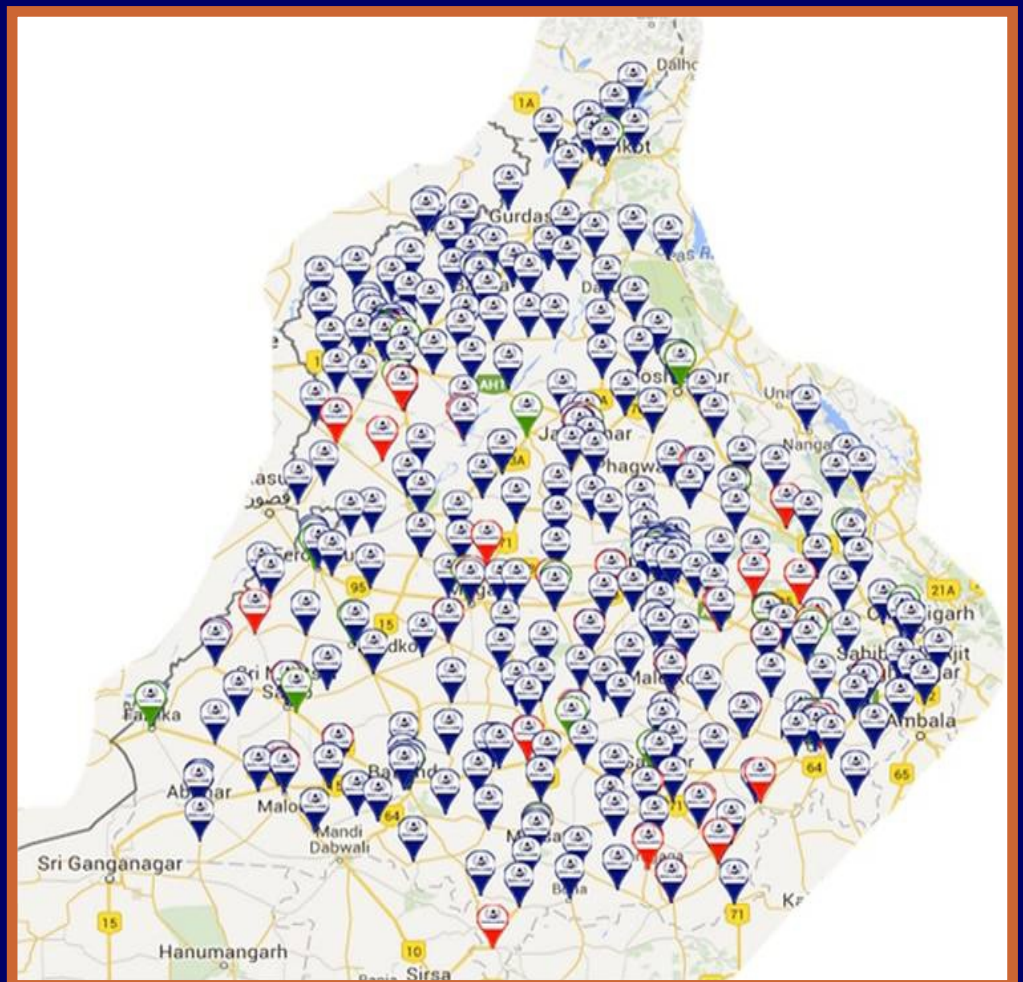

## participate

Visit 13 - 19 February, 2019

### Know your saanjh kendra and Give your Opinion

Visit 13 - 19 February, 2019

SAANJH

Citizens in Partnership with Police

- Forum to have dignified access to police services
- Forum to ensure citizens security and safety
- Forum for police-citizen partnership
- Forum for dispute resolution and victim relief
- Forum for redressal of grievances